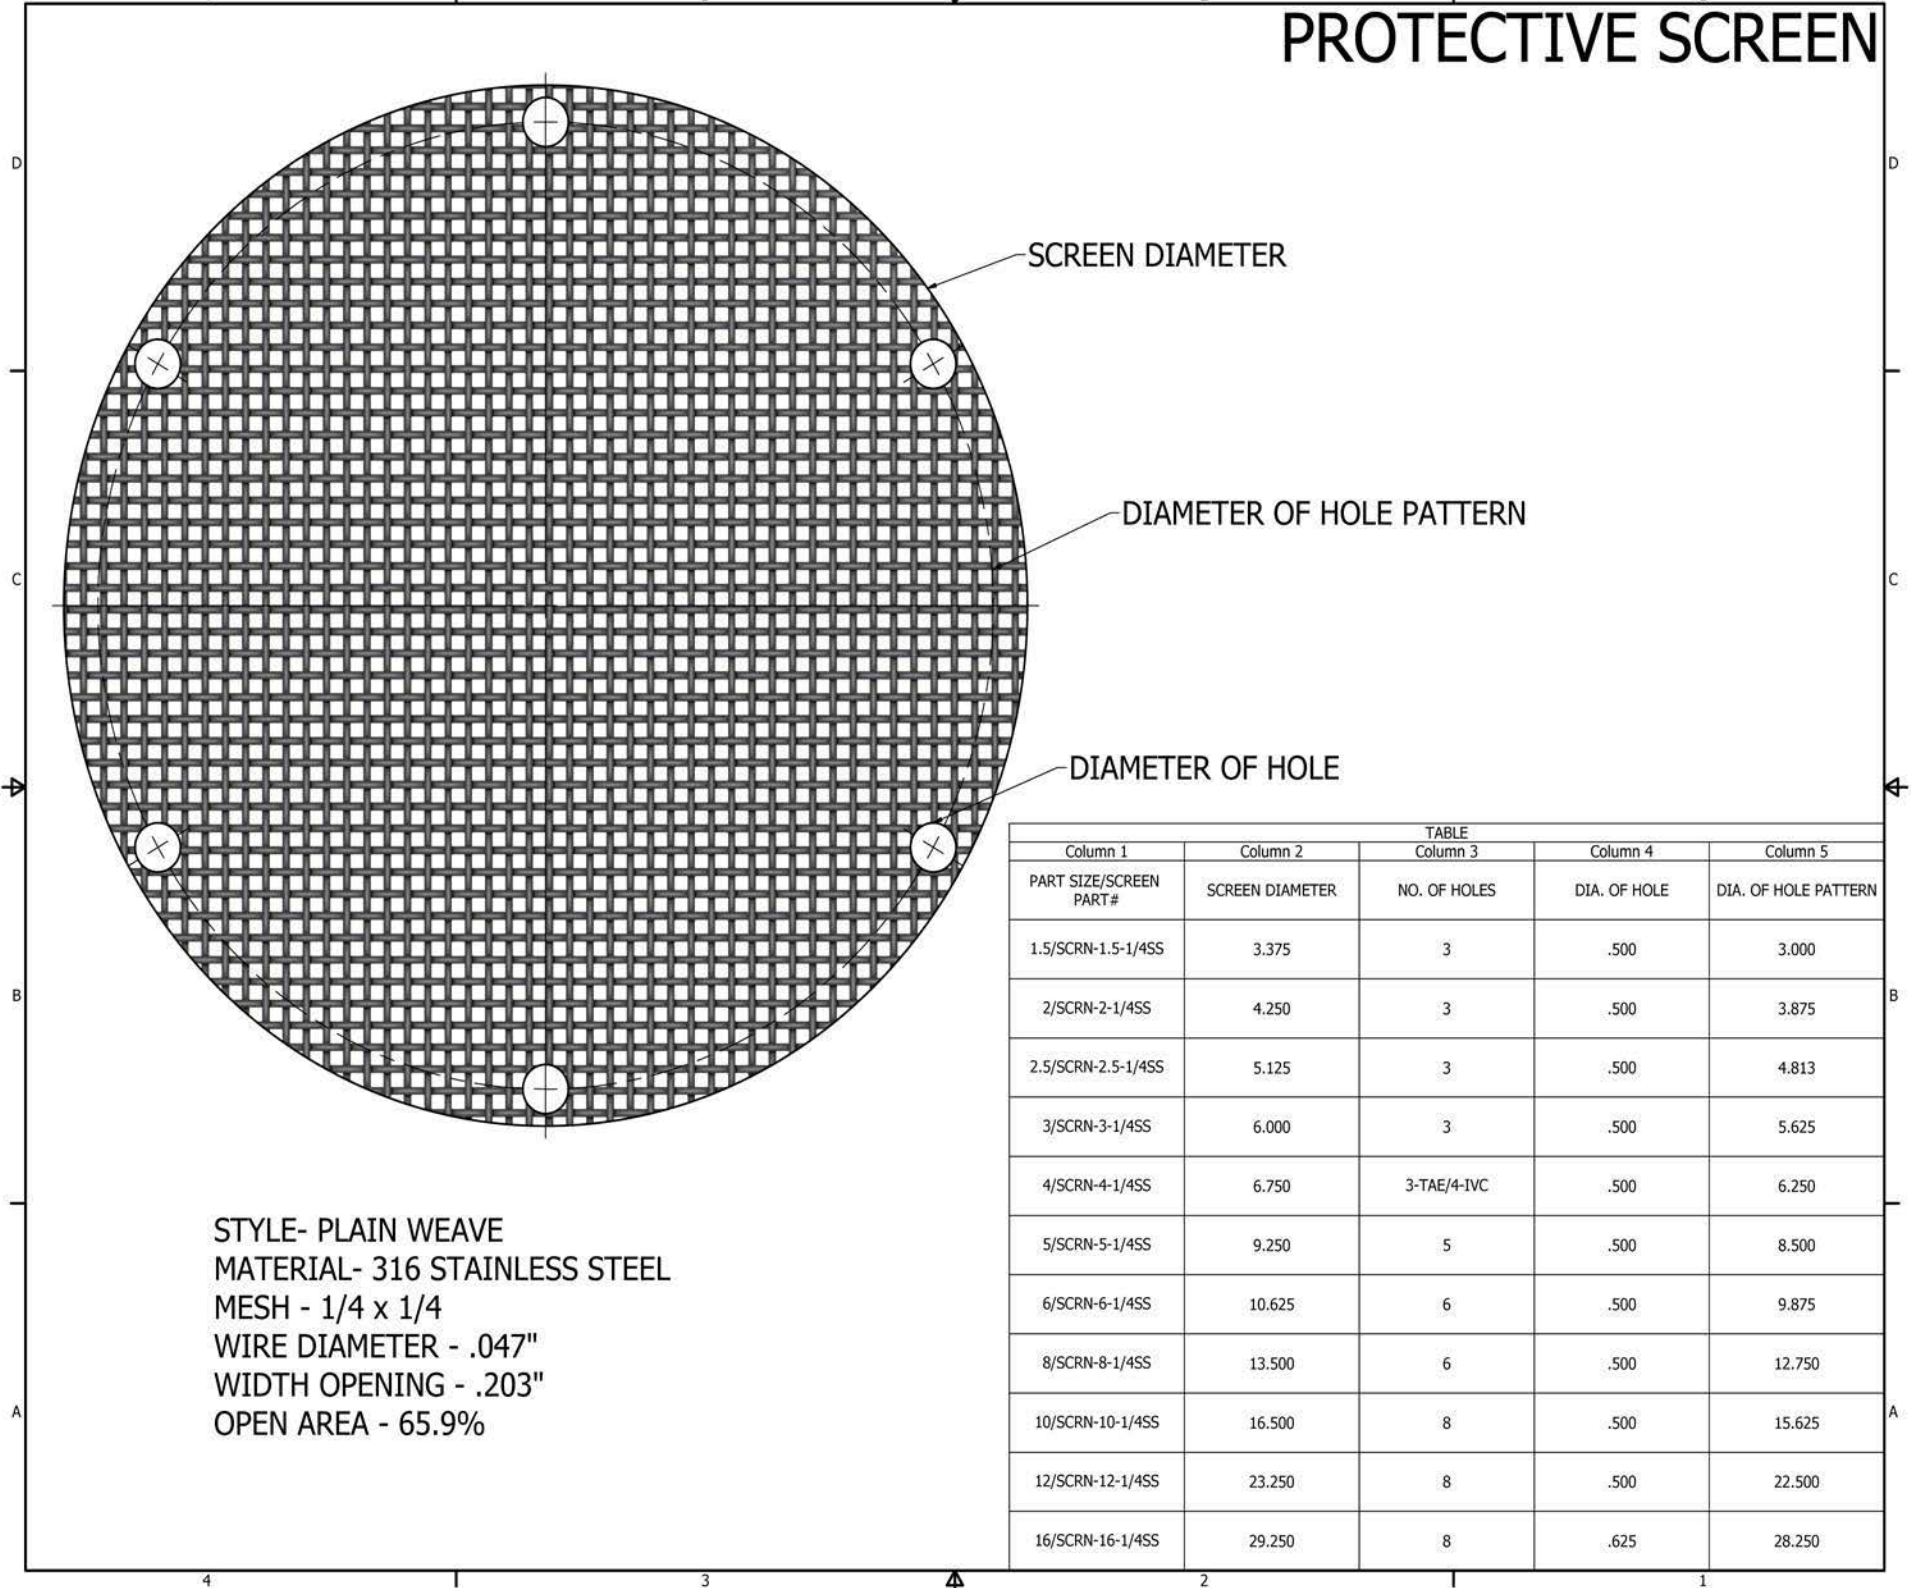

PROTECTIVE SCREEN

STYLE- PLAIN WEAVE
 MATERIAL- 316 STAINLESS STEEL
 MESH - 1/4 x 1/4
 WIRE DIAMETER - .047"
 WIDTH OPENING - .203"
 OPEN AREA - 65.9%

TABLE				
Column 1	Column 2	Column 3	Column 4	Column 5
PART SIZE/SCREEN PART#	SCREEN DIAMETER	NO. OF HOLES	DIA. OF HOLE	DIA. OF HOLE PATTERN
1.5/SCRN-1.5-1/4SS	3.375	3	.500	3.000
2/SCRN-2-1/4SS	4.250	3	.500	3.875
2.5/SCRN-2.5-1/4SS	5.125	3	.500	4.813
3/SCRN-3-1/4SS	6.000	3	.500	5.625
4/SCRN-4-1/4SS	6.750	3-TAE/4-IVC	.500	6.250
5/SCRN-5-1/4SS	9.250	5	.500	8.500
6/SCRN-6-1/4SS	10.625	6	.500	9.875
8/SCRN-8-1/4SS	13.500	6	.500	12.750
10/SCRN-10-1/4SS	16.500	8	.500	15.625
12/SCRN-12-1/4SS	23.250	8	.500	22.500
16/SCRN-16-1/4SS	29.250	8	.625	28.250